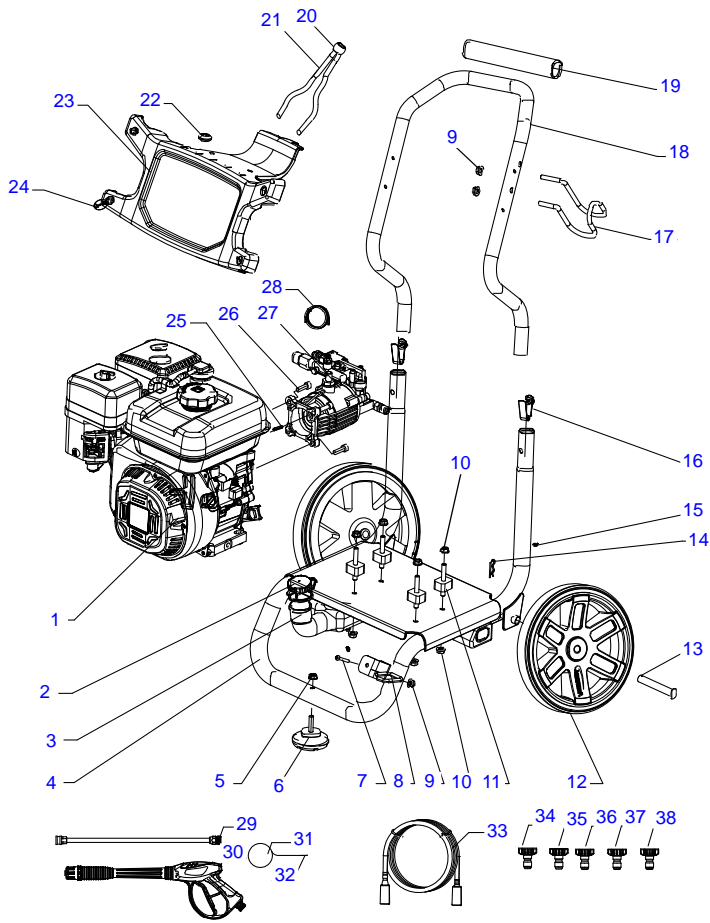

www.generac.com.

www.powermate.com

1-800-445-1805

006243

ITEM	PART NO.	DESCRIPTION	QTY
1	10000021503	ENGINE 208CC	1
2	10000028151	SOAP TANK CAP	1
3	10000028381	SOAP TANK	1
4	10000027578	FRAME BASE	1
5	10000027567	LOCK NUT M8	1
6	10000027640	FRAME ISOLATING FOOT	1
7	10000027622	SCREW M6X45MM	1
8	10000027568	LOWER GUN BRACKET	1
9	10000027651	LOCK NUT M6	3
10	10000004612	NUT M8	8
11	10000027652	VIBRATION ISOLATOR ENGINE MOUNT	4
12	10000028129	WHEEL	2
13	10000027641	WHEEL AXLE	2
14	10000027618	HAIR PIN	2
15	10000027667	CLIP	3
16	10000027642	DETENT SPRING	2
17	10000027608	UPPER GUN HOOK	1
18	10000027872	FRAME HANDLE	1
19	10000028136	FOAM GRIP	1
20	10000028096	HIGH PRESSURE HOSE STRING KNOT	1
21	10000028079	HIGH PRESSURE HOSE STRING	1
22	10000028334	NOZZLE GROMMET	5
23	10000027684	PANEL	1
24	10000027681	PLASTIC RIVETS	4
25	10000027674	FLAT KEY	1
26	10000027668	BOLT M8X20MM	4
27	10000022865	WATER PUMP	1
28	10000027710	SIPHON TUBE	1
29	10000027629	WAND	1
30	10000027687	SPRAY GUN	1
31	10000027690	NOZZLE CLEANER	1
32	10000027647	NOZZLE CLEANER SHEATH	1
33	10000027675	HIGH PRESSURE HOSE	1
34	10000027858	NOZZLE 0°	1

ITEM	PART NO.	DESCRIPTION	QTY
35	10000027628	NOZZLE 15°	1
36	10000027648	NOZZLE 25°	1
37	10000027635	SOAP NOZZLE	1
38	10000027710	NOZZLE 40°	1

Part No. 1000027177 Rev. A 04/23/2018
©2018 Powermate, LLC. All rights reserved.
Specifications are subject to change without notice.
No reproduction allowed in any form without prior written
consent from Powermate, LLC.